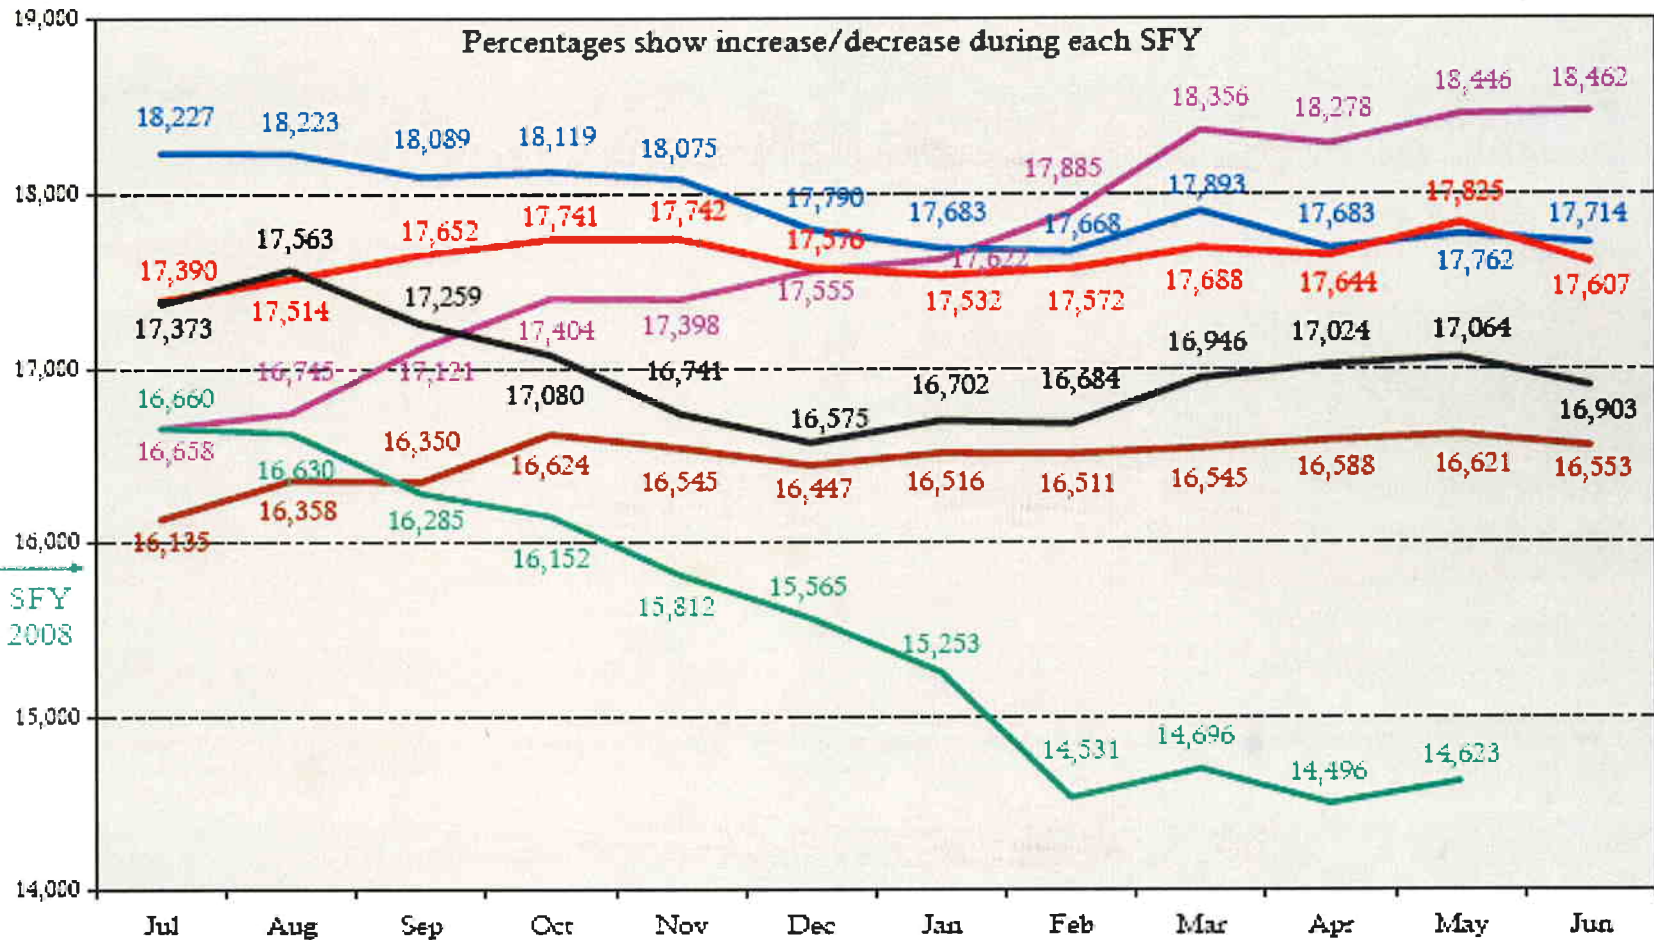

Child Placement Services Active Cases

SFY 2003 / SFY 2004 / SFY 2005 / SFY 2006 / SFY 2007 / SFY 2008

+2.6% +10.8% -2.8% +1.2% -2.7% -12.2% ytd

Sources: IDS, SHENES May-08

Note: includes all cases active at some time during the month

Data Analysis and Reporting Section CW-7

Note: There has been a 21% decrease in the number of Placement cases since May 2004.

Children in the Legal Custody of DFCS

SFY 2007 / SFY 2008 / SFY 2009

-2.3%

-11.8%