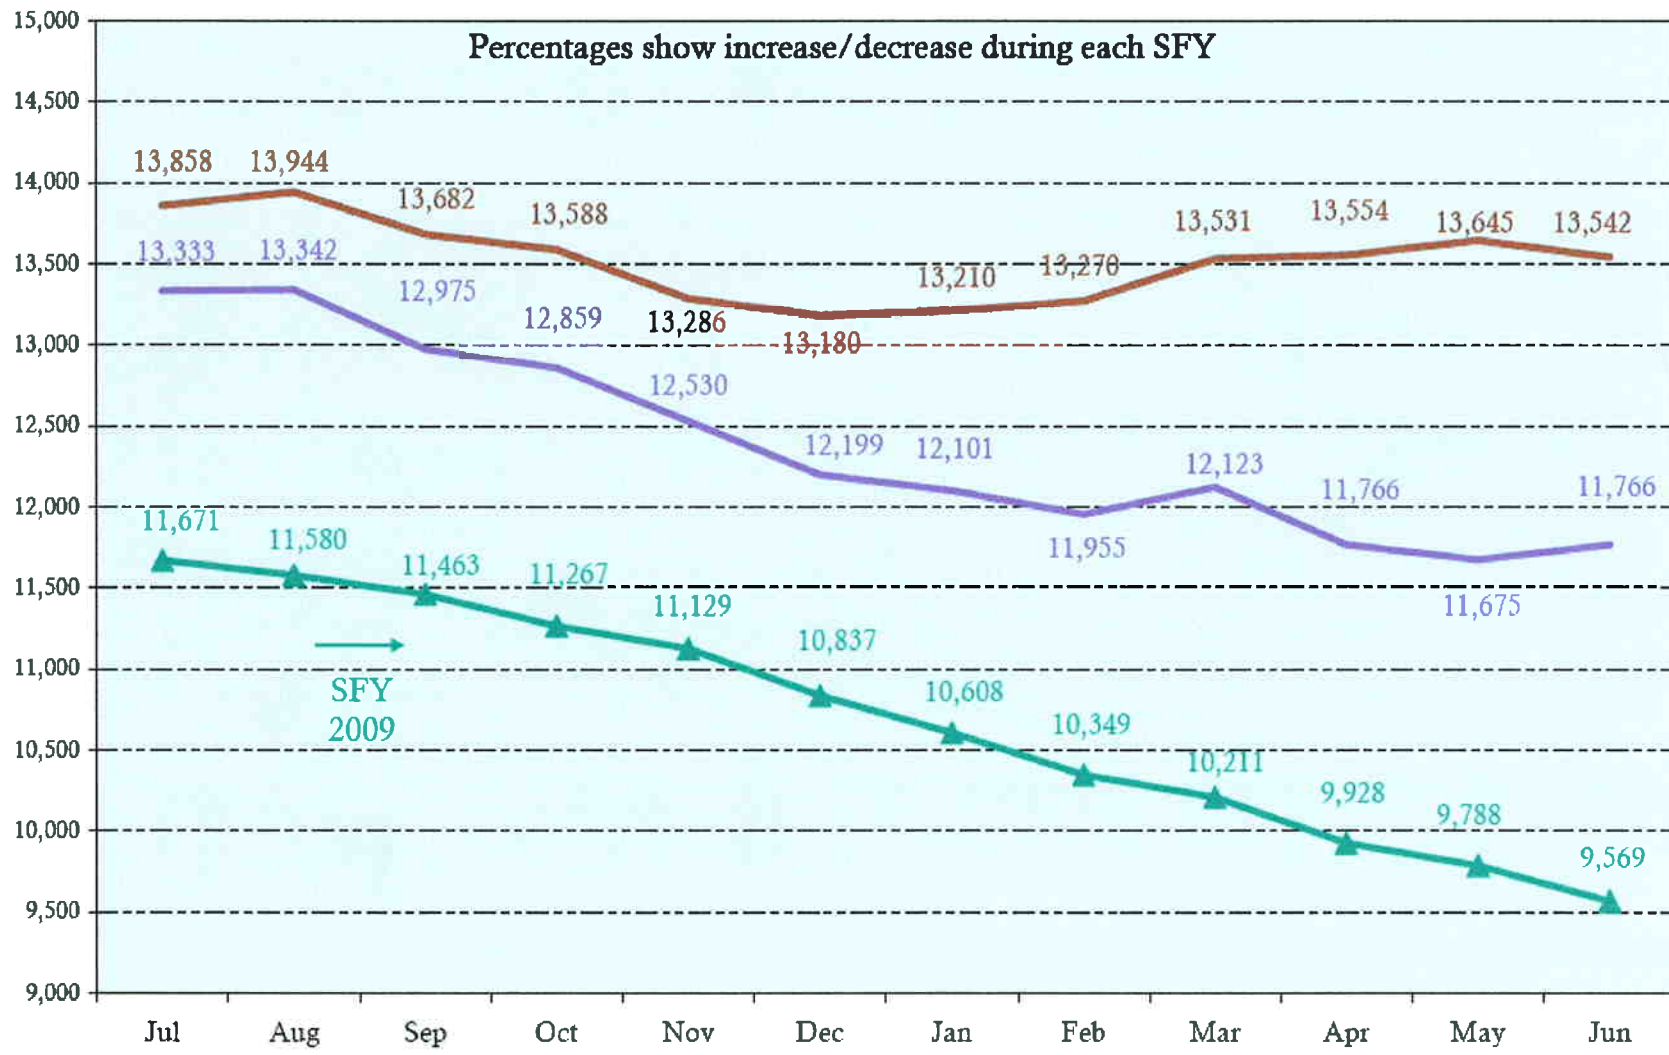

Children in the Legal Custody of DFCS

SFY 2007 / SFY 2008 / SFY 2009

-2.3%

-11.8%

-18.0% ytd

Sources: SHINES Jun-09

Note: includes all cases active at some time during month; excludes Aftercare, ICPC, Placement services to parents, and Boarding County.

Data Analysis, Accountability, Research Evaluation CW-7