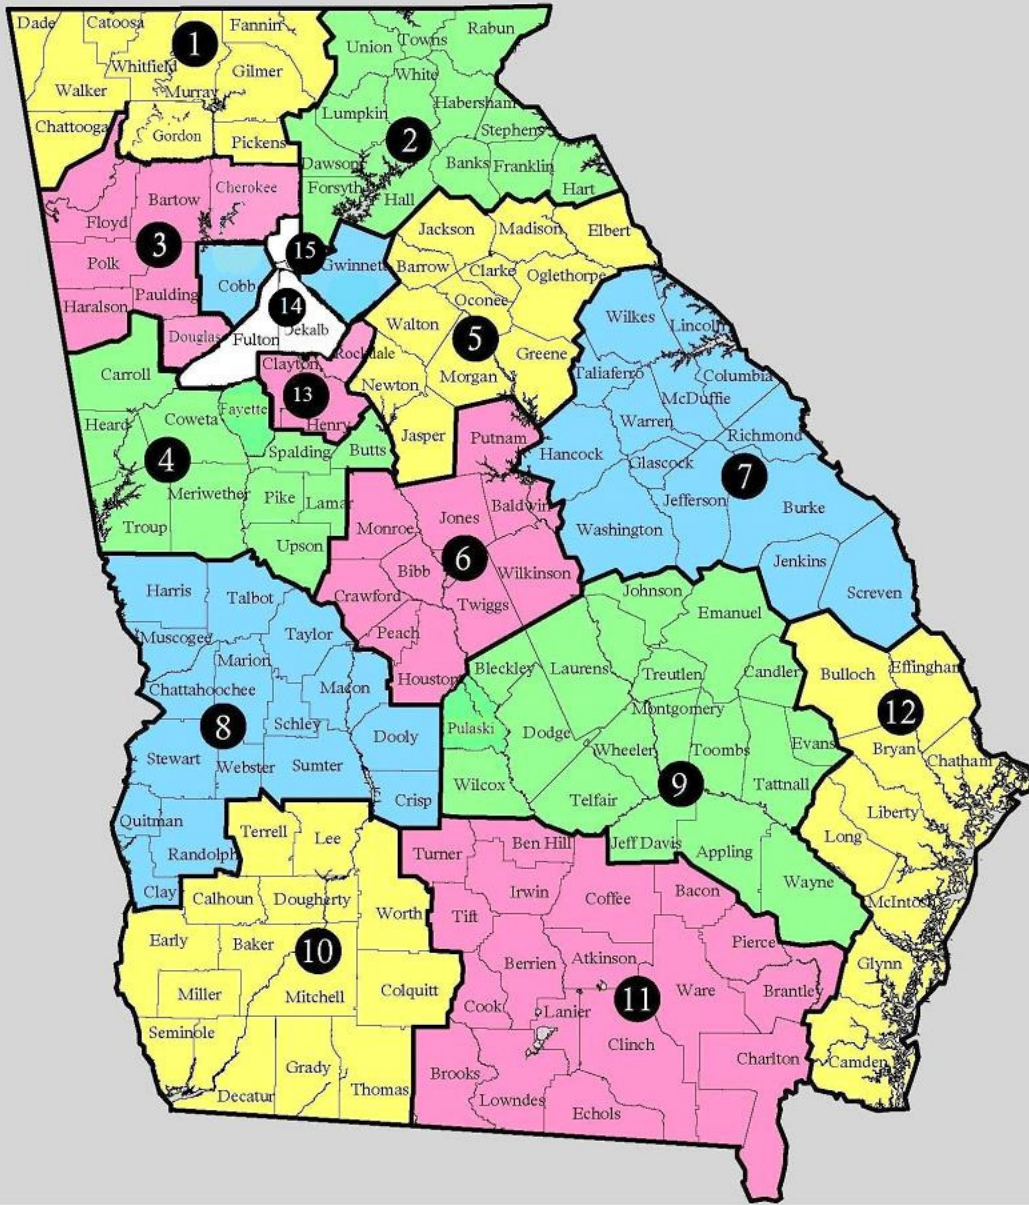

# DFCS Regions

**Region 1: Jeffrey Lukich**  
Catoosa, Chattooga, Dade, Fannin, Gilmer, Gordon, Murray, Pickens, Walker, Whitfield

**Region 2: Marilyn Dixon**  
Banks, Dawson, Forsyth, Franklin, Habersham, Hall, Hart, Lumpkin, Rabun, Stephens, Towns, Union, White

**Region 3: Ross Collins**  
Bartow, Cherokee, Douglas, Floyd, Haralson, Paulding, Polk

**Region 4: Lon Roberts**  
Butts, Carroll, Coweta, Fayette, Heard, Lamar, Meriwether, Pike, Spalding, Troup, Upson

**Region 5: Mary Havick**  
Barrow, Clarke, Elbert, Greene, Jackson, Jasper, Madison, Morgan, Newton, Oconee, Oglethorpe, Walton

**Region 6: Bob Brown (Interim)**  
Baldwin, Bibb, Crawford, Houston, Jones, Monroe, Peach, Putnam, Twiggs, Wilkinson

**Region 7: Carol Christopher**  
Burke, Columbia, Glascock, Hancock, Jefferson, Jenkins, Lincoln, McDuffie, Richmond, Screven, Taliaferro, Warren, Washington, Wilkes

**Region 8: Margaretha Morris**  
Chattahoochee, Clay, Crisp, Dooly, Harris, Macon, Marion, Muscogee, Quitman, Randolph, Schley, Stewart, Sumter, Talbot, Taylor, Webster